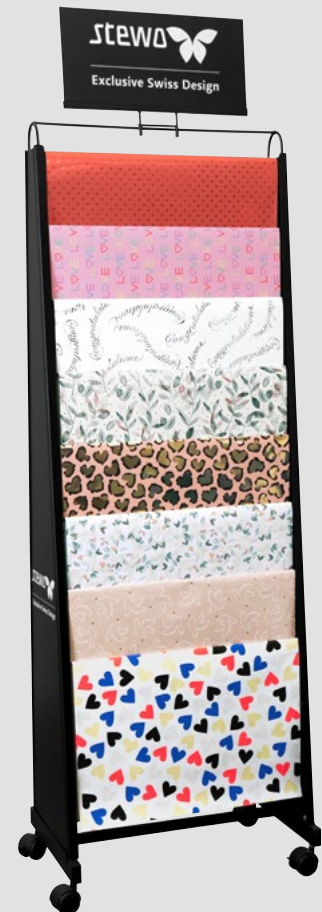

SHEET LADDER

for 240 sheets, 50×70 cm
55×36×178 cm | TU: 1 piece
(without content)

2589 1201 99 | PK 905

7 610431 384636

MINDFUL

CELEBRATION

PARTYTIME

YOUNGSTER