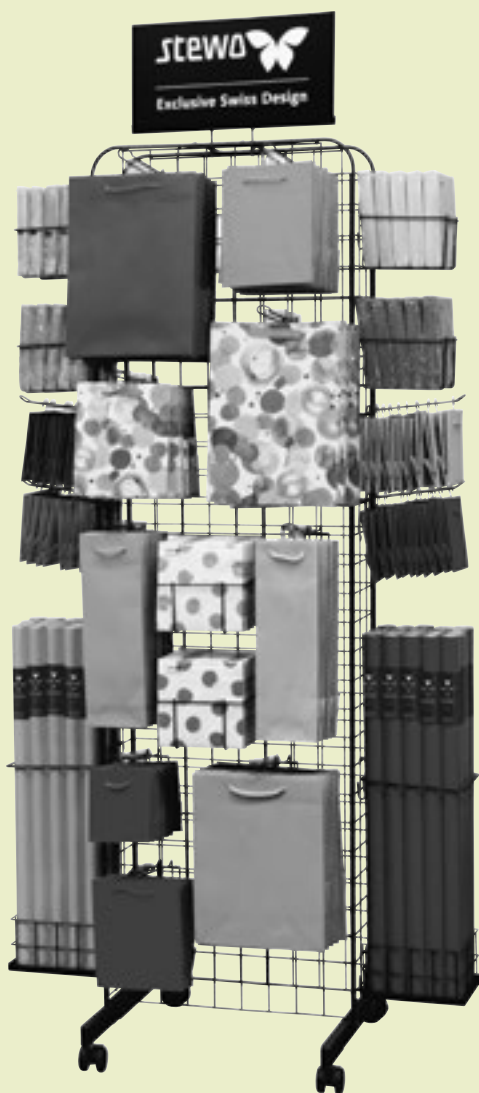

MULTI-DISPLAY WITH ATTACHMENTS

MULTI DISPLAY
incl. 40 hooks
52×51×199 cm | TU: 1 piece
(without content)

2589 1218 99 | PK 901

7 610431 473163